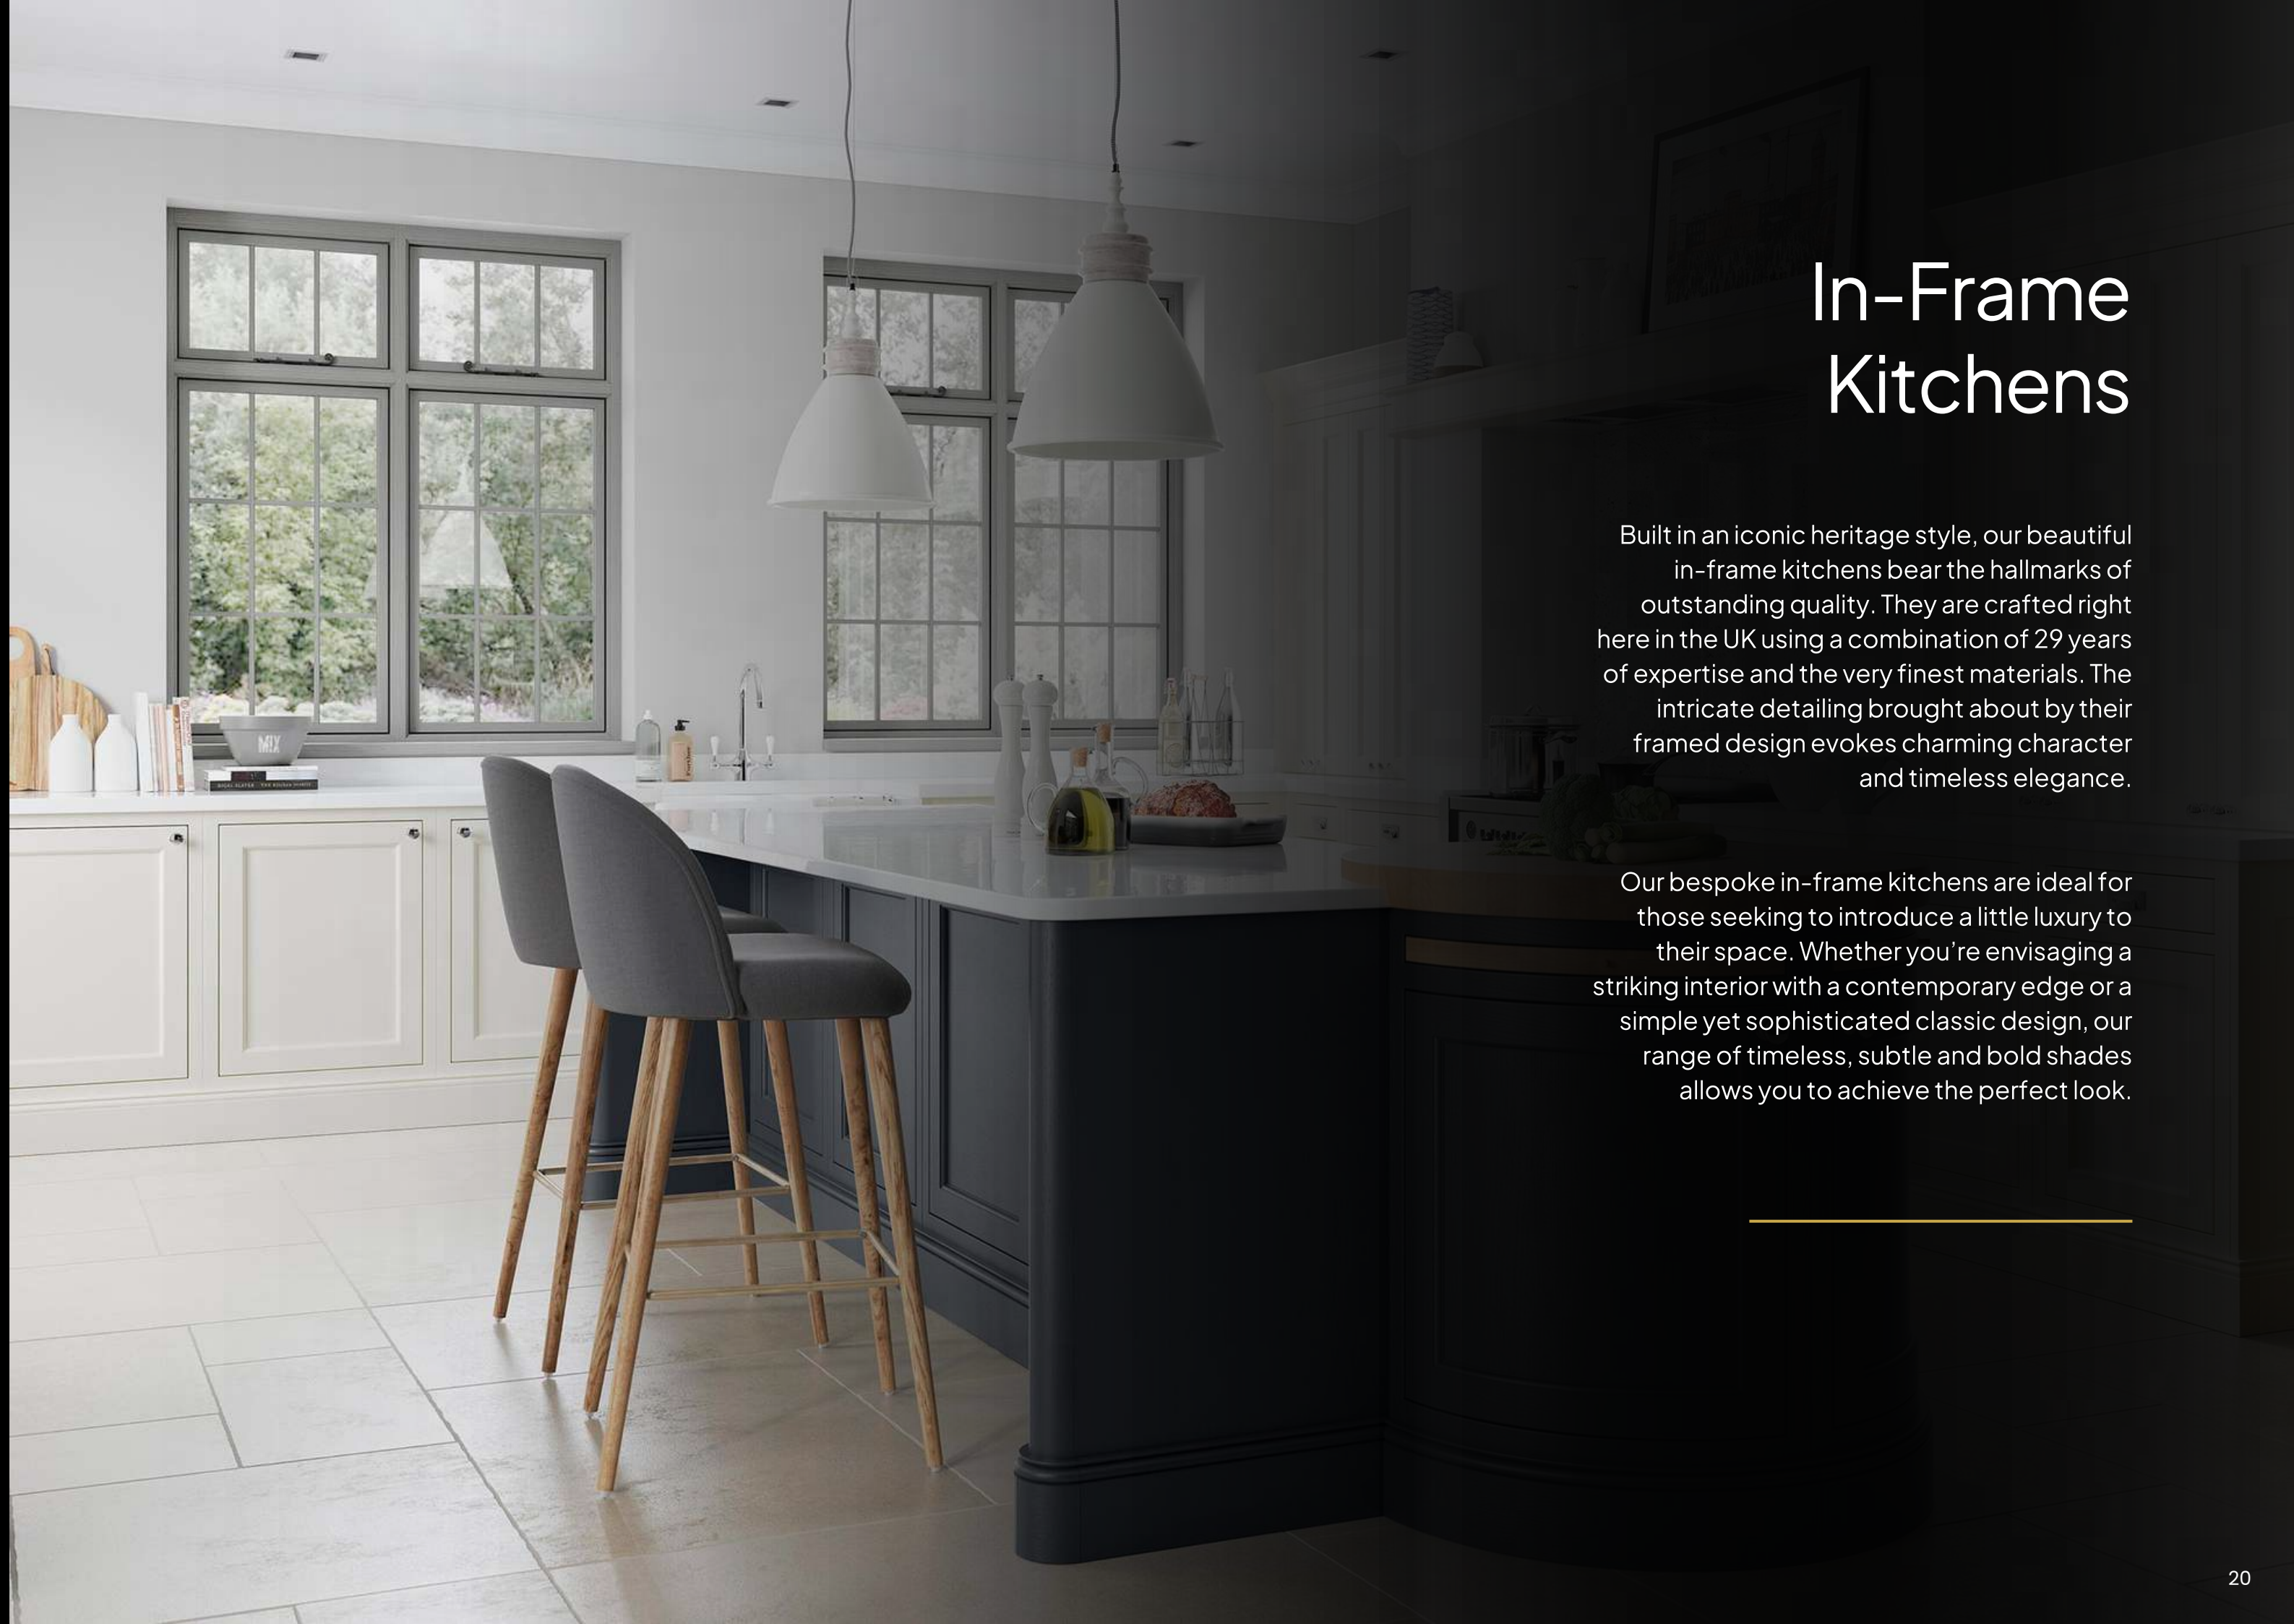

In-Frame Kitchens

Built in an iconic heritage style, our beautiful in-frame kitchens bear the hallmarks of outstanding quality. They are crafted right here in the UK using a combination of 29 years of expertise and the very finest materials. The intricate detailing brought about by their framed design evokes charming character and timeless elegance.

Our bespoke in-frame kitchens are ideal for those seeking to introduce a little luxury to their space. Whether you're envisaging a striking interior with a contemporary edge or a simple yet sophisticated classic design, our range of timeless, subtle and bold shades allows you to achieve the perfect look.